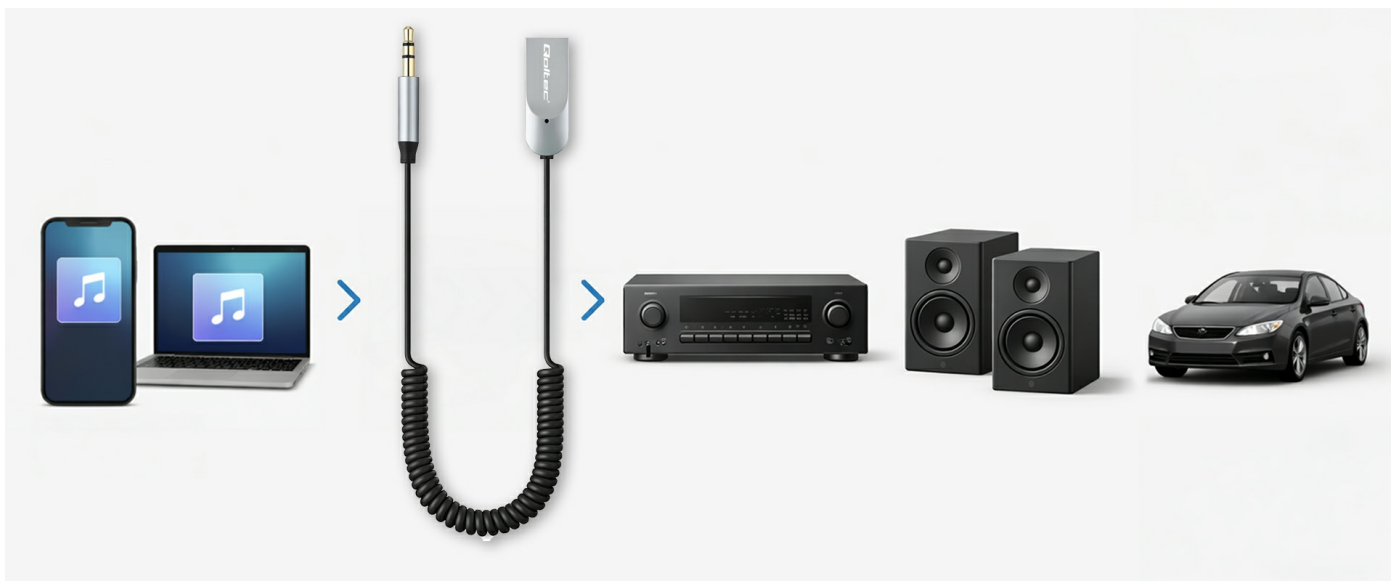

VERSATILE USE – HOME, OFFICE AND CAR

Upgrading older Hi-Fi systems without replacing equipment - Use in car audio installations

Ideal for applications such as:

- Connecting a smartphone to a receiver or amplifier,

- **Upgrading older Hi-Fi systems without replacing equipment,**

- Wireless music playback in your living room or office,

- **Use in car audio systems,**

- Streaming music, podcasts and audiobooks,

- **As a car hands-free kit.**