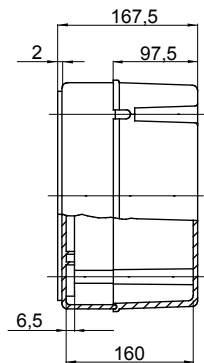

Range 44 CE - Surface-mounting watertight junction boxes in compliance with EN 60670-1 (CEI 23-48) and IEC 60670-22 (CEI 23-94) and made in high-performance technopolymers. The range includes versions with protection degree IP44, IP55, IP56 with smooth walls or with quick entry cable glands and different type of covers: blind / transparent, deep/plain, press-on/screw (in plastic, also 1/4 turn, or in metal). Available in different self-extinguishing materials (up to GWT 960 °C). Suitable for ordinary junctions, for special uses, and for industrial uses.

Insulation class	II (according to IEC 61140 standards)	Colour	Grey RAL 7035
IP degree	IP56	Material	Technopolymer GWPLAST 75
Mechanical resistance	IK08	Internal dim. LxHxD (mm)	240x190x160
Max Ø holes possible	37 mm	Lid screws (no. and type)	4 insul. sealable hinged
Application	Ordinary junctions	Glow Wire Test	650 °C
Lid	Deep screwed	Operating temperature	-25 +60 °C
Type of material	Halogen-free in compliance with EN 60754-2	Electrocod	02211
Thermo-pressure with ball	85 °C	Torque screws tightening	1.8 NM
Walls	Smooth	Accessories for insulation restoring	GW44621, GW44622

DIMENSIONAL

TECHNICAL SYMBOLOGY

II (according to IEC 61140 standards)

IP

IP56

IK

IK08

GWT