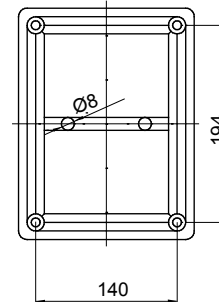

Range 44 CE - Surface-mounting watertight junction boxes in compliance with EN 60670-1 (CEI 23-48) and IEC 60670-22 (CEI 23-94) and made in high-performance technopolymers. The range includes versions with protection degree IP44, IP55, IP56 with smooth walls or with quick entry cable glands and different type of covers: blind / transparent, deep/plain, press-on/screw (in plastic, also 1/4 turn, or in metal). Available in different self-extinguishing materials (up to GWT 960 °C). Suitable for ordinary junctions, for special uses, and for industrial uses.

Insulation class	II (according to IEC 61140 standards)	Colour	Grey RAL 7035
IP degree	IP56	Material	Technopolymer GWPLAST 75
Mechanical resistance	IK08	Internal dim. LxHxD (mm)	240x190x160
Max Ø holes possible	37 mm	Lid screws (no. and type)	4 insul. sealable hinged
Application	Ordinary junctions	Glow Wire Test	650 °C
Lid	Deep screwed	Operating temperature	-25 +60 °C
Type of material	Halogen-free in compliance with EN 60754-2	Electrocod	02211
Thermo-pressure with ball	85 °C	Torque screws tightening	1.8 NM
Walls	Smooth	Accessories for insulation restoring	GW44621, GW44622

DIMENSIONAL

TECHNICAL SYMBOLOGY

II (according to IEC 61140 standards)

IP

IP56

IK

IK08

GWT