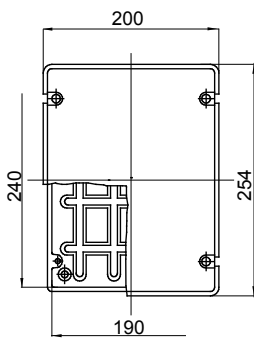

Range 44 CE - Surface-mounting watertight junction boxes in compliance with EN 60670-1 (CEI 23-48) and IEC 60670-22 (CEI 23-94) and made in high-performance technopolymers. The range includes versions with protection degree IP44, IP55, IP56 with smooth walls or with quick entry cable glands and different type of covers: blind / transparent, deep/plain, press-on/screw (in plastic, also 1/4 turn, or in metal). Available in different self-extinguishing materials (up to GWT 960 °C). Suitable for ordinary junctions, for special uses, and for industrial uses.

Insulation class	II (according to IEC 61140 standards)	Colour	Grey RAL 7035
IP degree	IP56	Material	Technopolymer GWPLAST 75
Mechanical resistance	IK08	Internal dim. LxHxD (mm)	240x190x160
Max Ø holes possible	37 mm	Lid screws (no. and type)	4 insul. sealable hinged
Application	Ordinary junctions	Glow Wire Test	650 °C
Lid	Deep screwed	Operating temperature	-25 +60 °C
Type of material	Halogen-free in compliance with EN 60754-2	Electrocod	02211
Thermo-pressure with ball	85 °C	Torque screws tightening	1.8 NM
Walls	Smooth	Accessories for insulation restoring	GW44621, GW44622

DIMENSIONAL

TECHNICAL SYMBOLOGY

II (according to IEC 61140 standards)

IP

IP56

IK

IK08

GWT