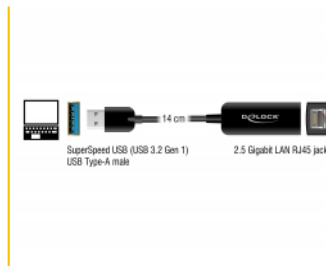

- Windows 8.1/8.1-64/10/10-64/11
- Device with a free USB Type-A female port

Package content

- USB Type-A 2.5 Gigabit LAN adapter
- User manual

Images