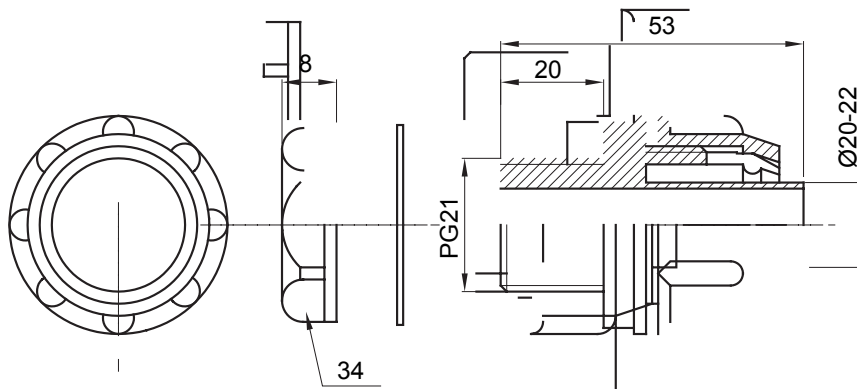

Straight and revolving coupling device for sheath with IP54 protection degree.

Colour	Grey RAL 7035	IP degree	IP54
PG pitch	21	Sheath Ø (mm)	20-22
Type	Fixed	Electrocod	210

DIMENSIONAL

TECHNICAL SYMBOLOGY