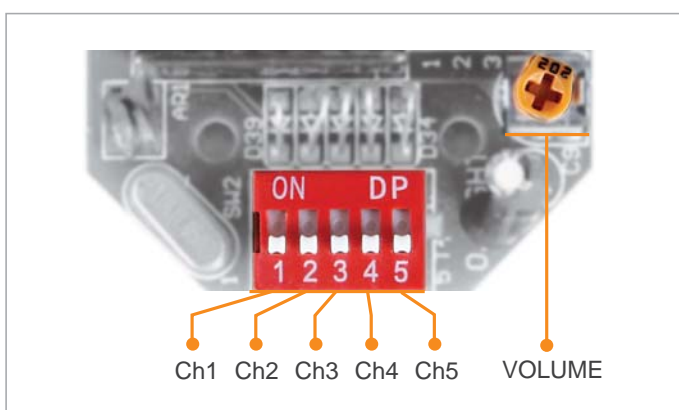

※ You can select sound tones using the 3P switches located on the circuit board of the WM Type and WA Type products.

Pre-recorded Sound Tone and Sound Combination Chart

■ Sound tone combinations for standard type products

For standard type products, user can select from a variety of 5 pre-recorded sound combinations including 5 warning sounds, 5 special warning sounds, 5 melodies, 5 alarms, and 5 customizable sound.

	Sound Category	Channel	Sound Tone	Sound Combination #
WS	5 warning sounds	Ch1 Ch2 Ch3 Ch4 Ch5	Fire.A-ANG Emergency WA-U(Yelp) Ambulance PI-PO(Hi-low) Machinery Fault High Expansion	WS/ WP No.1
WP	5 special warning sounds	Ch1 Ch2 Ch3 Ch4 Ch5	Fire.A-ANG Abandon Alarm Machinery Fault High Expansion 7 Short Pl. / 1 Long	WS/ WP No.2
WM	5 melodies	Ch1 Ch2 Ch3 Ch4 Ch5	Sweet Home For Elise Cuckoo's Waltz Piano Sonata Turkish March	WM/ WA No.1
WA	5 alarms	Ch1 Ch2 Ch3 Ch4 Ch5	Beep Intermittent Door Chime Phone Ring PI.PI.PI Short Tripping Beat	WM/ WA No.2
WV	5 customizable sound	Ch1 Ch2 Ch3 Ch4 Ch5	1. Voice messages are pre-recorded and provided from factory upon user's request 2. Each channel has recording space for 16 sec 3. 5 channels available 4. When only one channel is used, maximum recordable space is 80 sec	-

※ Please refer to page 24 for detailed information about selectable sound patterns.

■ Sound Selection of Signal Sounds

Standard specification : Use internal switches
 Turn on dip switches of each channel, designated sound will be played.