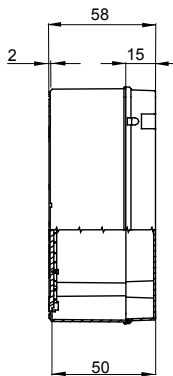

Insulation class	II (according to IEC 61140 standards)	Colour	Grey RAL 7035
IP degree	IP55	Material	Technopolymer GWPLAST 75
Mechanical resistance	IK08	Internal dim. LxHxD (mm)	100x100x50
Max Ø holes possible	29 mm	Lid screws (no. and type)	4 insul. a 1/4 turn, sealable
Application	Ordinary junctions	Glow Wire Test	650 °C
Lid	Plain screwed	Operating temperature	-25 +60 °C
Type of material	Halogen-free in compliance with EN 60754-2	Electrocod	02211
Thermo-pressure with ball	85 °C	Torque screws tightening	1 NM
Walls	Smooth	Accessories for insulation restoring	GW44622

BEHAVIOUR WITH CHEMICAL AND ATMOSPHERIC AGENTS

Saline solution	Acids		Bases		Solvents				Mineral oil	UV rays
	Concentrated	Diluted	Concentrated	Diluted	Hexane	Benzol	Acetone	Alcohol		
Resistant	Limited resistance	Resistant	Resistant	Resistant	Limited resistance	Not resistant	Not resistant	Limited resistance	Limited resistance	Limited resistance

DIMENSIONAL

TECHNICAL SYMBOLOGY

II (according to IEC 61140 standards)

IP

IP55

IK

IK08

GWT

650 °C

INSTALLATION

-25 +60 °C

HF

HALOGEN FREE

Halogen-free in compliance with EN 60754-2

85 °C