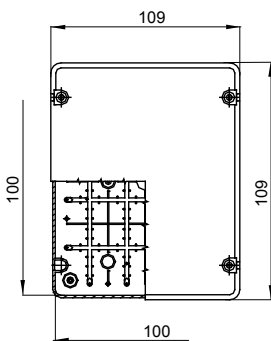

Insulation class	II (according to IEC 61140 standards)	Colour	Grey RAL 7035
IP degree	IP55	Material	Technopolymer GWPLAST 75
Mechanical resistance	IK08	Internal dim. LxHxD (mm)	100x100x50
Max Ø holes possible	29 mm	Lid screws (no. and type)	4 insul. a 1/4 turn, sealable
Application	Ordinary junctions	Glow Wire Test	650 °C
Lid	Plain screwed	Operating temperature	-25 +60 °C
Type of material	Halogen-free in compliance with EN 60754-2	Electrocod	02211
Thermo-pressure with ball	85 °C	Torque screws tightening	1 NM
Walls	Smooth	Accessories for insulation restoring	GW44622

BEHAVIOUR WITH CHEMICAL AND ATMOSPHERIC AGENTS

Saline solution	Acids		Bases		Solvents				Mineral oil	UV rays
	Concentrated	Diluted	Concentrated	Diluted	Hexane	Benzol	Acetone	Alcohol		
Resistant	Limited resistance	Resistant	Resistant	Resistant	Limited resistance	Not resistant	Not resistant	Limited resistance	Limited resistance	Limited resistance

DIMENSIONAL

TECHNICAL SYMBOLOGY

II (according to IEC 61140 standards)

IP

IP55

IK

IK08

GWT

650 °C

INSTALLATION

-25 +60 °C

HF

HALOGEN FREE

Halogen-free in compliance with EN 60754-2

85 °C

STANDARDS/APPROVALS

GEWISS S.p.A. Via A. Volta, 1
24069 Cenate Sotto - Bergamo - Italy
tel. +39 035 94 61 11 fax +39 035 94 69 09
Company subject to the management and coordination of Polifin S.p.A.

www.gewiss.com
sat@gewiss.com
Last update 23/01/2026

Data, measures, designs and pictures are shown only as informative purposes, and could be changed without previous notice