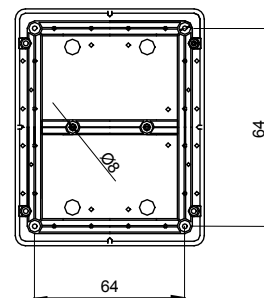

Insulation class	II (according to IEC 61140 standards)	Colour	Grey RAL 7035
IP degree	IP55	Material	Technopolymer GWPLAST 75
Mechanical resistance	IK08	Internal dim. LxHxD (mm)	100x100x50
Max Ø holes possible	29 mm	Lid screws (no. and type)	4 insul. a 1/4 turn, sealable
Application	Ordinary junctions	Glow Wire Test	650 °C
Lid	Plain screwed	Operating temperature	-25 +60 °C
Type of material	Halogen-free in compliance with EN 60754-2	Electrocod	02211
Thermo-pressure with ball	85 °C	Torque screws tightening	1 NM
Walls	Smooth	Accessories for insulation restoring	GW44622

BEHAVIOUR WITH CHEMICAL AND ATMOSPHERIC AGENTS

Saline solution	Acids		Bases		Solvents				Mineral oil	UV rays
	Concentrated	Diluted	Concentrated	Diluted	Hexane	Benzol	Acetone	Alcohol		
Resistant	Limited resistance	Resistant	Resistant	Resistant	Limited resistance	Not resistant	Not resistant	Limited resistance	Limited resistance	Limited resistance

DIMENSIONAL

TECHNICAL SYMBOLOGY

II (according to IEC 61140 standards)

IP

IP55

IK

IK08

GWT

650 °C

INSTALLATION

-25 +60 °C

HF

HALOGEN FREE

Halogen-free in compliance with EN 60754-2

85 °C

STANDARDS/APPROVALS

GEWISS S.p.A. Via A. Volta, 1
24069 Cenate Sotto - Bergamo - Italy
tel. +39 035 94 61 11 fax +39 035 94 69 09
Company subject to the management and coordination of Polifin S.p.A.

www.gewiss.com
sat@gewiss.com
Last update 23/01/2026

Data, measures, designs and pictures are shown only as informative purposes, and could be changed without previous notice