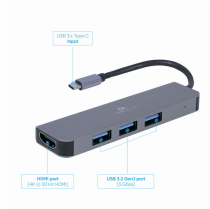

USB Type-C 2-in-1 multi-port adapter (Hub + HDMI)

A-CM-COMBO2-01

- 2-in-1: 3-port USB hub and 4K HDMI port
- Superspeed USB 3.2 Gen.1 (5 Gbps) data transfer via USB hub
- Plug & Play

Features

- 3-port USB 3.2 Gen.1 (5 Gbps) hub
- HDMI port with UHD 4K @30 Hz support
- Durable premium style metal housing

Specifications

Input: USB 3.x Type-C male; 9 cm cable length
 USB output: 3 x Type-A (female), USB 3.2 Gen.1 (5 Gbps)
 HDMI output: type-A (female), max. resolution: 4K @ 30 Hz
 Dimensions: 80 x 23 x 17 mm