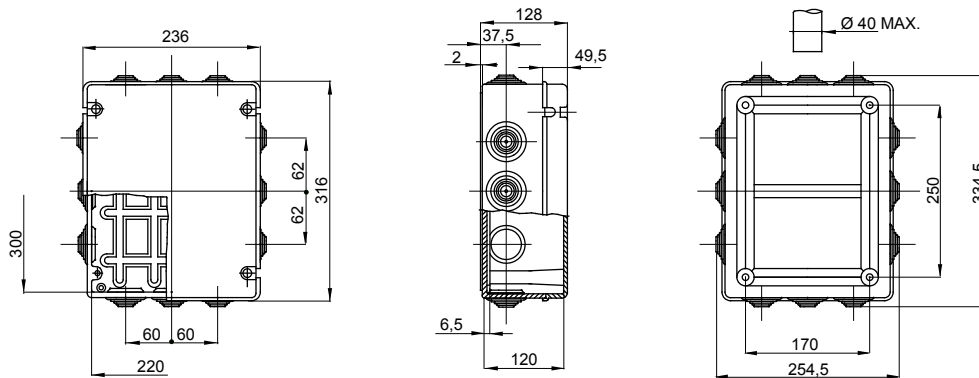

Range 44 CE - Surface-mounting watertight junction boxes in compliance with EN 60670-1 (CEI 23-48) and IEC 60670-22 (CEI 23-94) and made in high-performance technopolymers. The range includes versions with protection degree IP44, IP55, IP56 with smooth walls or with quick entry cable glands and different type of covers: blind / transparent, deep/plain, press-on/screw (in plastic, also 1/4 turn, or in metal). Available in different self-extinguishing materials (up to GWT 960 °C). Suitable for ordinary junctions, for special uses, and for industrial uses.

Insulation class	II (according to IEC 61140 standards)	Colour	Grey RAL 7035
IP degree	IP55	Material	Technopolymer GWPLAST 75
Mechanical resistance	IK08	Internal dim. LxHxD (mm)	300x220x120
Entries No. holes / Ø	12 / 48	Lid screws (no. and type)	4 insul. sealable hinged
Application	Ordinary junctions	Glow Wire Test	650 °C
Lid	Plain screwed	Operating temperature	-25 +60 °C
Type of material	Halogen-free in compliance with EN 60754-2	Electrocod	02210
Thermo-pressure with ball	85 °C	Torque screws tightening	1.8 NM
Walls	With cable glands	Accessories for insulation restoring	GW44621, GW44622

#### DIMENSIONAL

#### TECHNICAL SYMBOLOGY

II (according to IEC 61140 standards)

**IP**

IP55

**IK**

IK08

**GWT**

650 °C