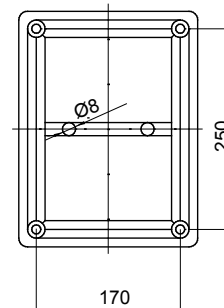

Range 44 CE - Surface-mounting watertight junction boxes in compliance with EN 60670-1 (CEI 23-48) and IEC 60670-22 (CEI 23-94) and made in high-performance technopolymers. The range includes versions with protection degree IP44, IP55, IP56 with smooth walls or with quick entry cable glands and different type of covers: blind / transparent, deep/plain, press-on/screw (in plastic, also 1/4 turn, or in metal). Available in different self-extinguishing materials (up to GWT 960 °C). Suitable for ordinary junctions, for special uses, and for industrial uses.

Insulation class	II (according to IEC 61140 standards)	Colour	Grey RAL 7035
IP degree	IP56	Material	Technopolymer GWPLAST 75
Mechanical resistance	IK08	Internal dim. LxHxD (mm)	300x220x180
Max Ø holes possible	48 mm	Lid screws (no. and type)	4 insul. sealable hinged
Application	Ordinary junctions	Glow Wire Test	650 °C
Lid	Deep screwed	Operating temperature	-25 +60 °C
Type of material	Halogen-free in compliance with EN 60754-2	Electrocod	02211
Thermo-pressure with ball	85 °C	Torque screws tightening	1.8 NM
Walls	Smooth	Accessories for insulation restoring	GW44621, GW44622

#### DIMENSIONAL

#### TECHNICAL SYMBOLOGY

II (according to IEC 61140 standards)

IP

IP56

IK

IK08

GWT

650 °C