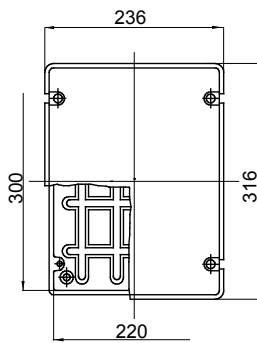

Range 44 CE - Surface-mounting watertight junction boxes in compliance with EN 60670-1 (CEI 23-48) and IEC 60670-22 (CEI 23-94) and made in high-performance technopolymers. The range includes versions with protection degree IP44, IP55, IP56 with smooth walls or with quick entry cable glands and different type of covers: blind / transparent, deep/plain, press-on/screw (in plastic, also 1/4 turn, or in metal). Available in different self-extinguishing materials (up to GWT 960 °C). Suitable for ordinary junctions, for special uses, and for industrial uses.

Insulation class	II (according to IEC 61140 standards)	Colour	Grey RAL 7035
IP degree	IP56	Material	Technopolymer GWPLAST 75
Mechanical resistance	IK08	Internal dim. LxHxD (mm)	300x220x180
Max Ø holes possible	48 mm	Lid screws (no. and type)	4 insul. sealable hinged
Application	Ordinary junctions	Glow Wire Test	650 °C
Lid	Deep screwed	Operating temperature	-25 +60 °C
Type of material	Halogen-free in compliance with EN 60754-2	Electrocod	02211
Thermo-pressure with ball	85 °C	Torque screws tightening	1.8 NM
Walls	Smooth	Accessories for insulation restoring	GW44621, GW44622

#### DIMENSIONAL

#### TECHNICAL SYMBOLOGY

II (according to IEC 61140 standards)

IP

IP56

IK

IK08

GWT

650 °C