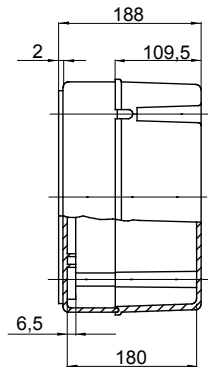

Range 44 CE - Surface-mounting watertight junction boxes in compliance with EN 60670-1 (CEI 23-48) and IEC 60670-22 (CEI 23-94) and made in high-performance technopolymers. The range includes versions with protection degree IP44, IP55, IP56 with smooth walls or with quick entry cable glands and different type of covers: blind / transparent, deep/plain, press-on/screw (in plastic, also 1/4 turn, or in metal). Available in different self-extinguishing materials (up to GWT 960 °C). Suitable for ordinary junctions, for special uses, and for industrial uses.

Insulation class	II (according to IEC 61140 standards)	Colour	Grey RAL 7035
IP degree	IP56	Material	Technopolymer GWPLAST 75
Mechanical resistance	IK08	Internal dim. LxHxD (mm)	300x220x180
Max Ø holes possible	48 mm	Lid screws (no. and type)	4 insul. sealable hinged
Application	Ordinary junctions	Glow Wire Test	650 °C
Lid	Deep screwed	Operating temperature	-25 +60 °C
Type of material	Halogen-free in compliance with EN 60754-2	Electrocod	02211
Thermo-pressure with ball	85 °C	Torque screws tightening	1.8 NM
Walls	Smooth	Accessories for insulation restoring	GW44621, GW44622

#### DIMENSIONAL

#### TECHNICAL SYMBOLOGY

II (according to IEC 61140 standards)

IP

IP56

IK

IK08

GWT

650 °C