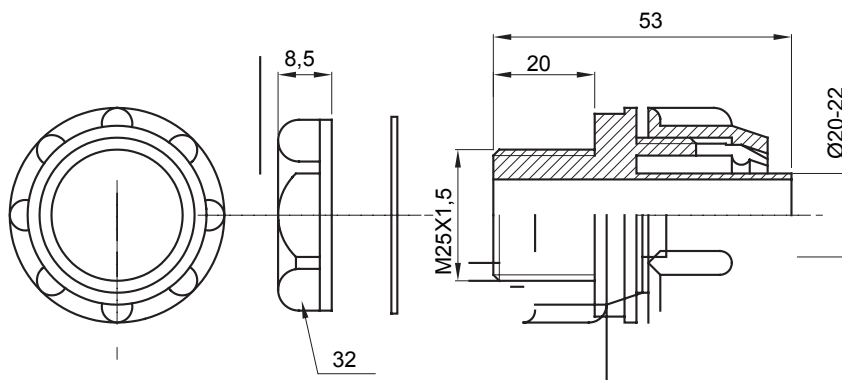

Straight and revolving coupling device for sheath with IP54 protection degree.

Colour	Grey RAL 7035	IP degree	IP54
ISO pitch	M25x1,5	Sheath Ø (mm)	20-22
Type	Fixed	Electrocod	210

DIMENSIONAL

TECHNICAL SYMBOLOGY