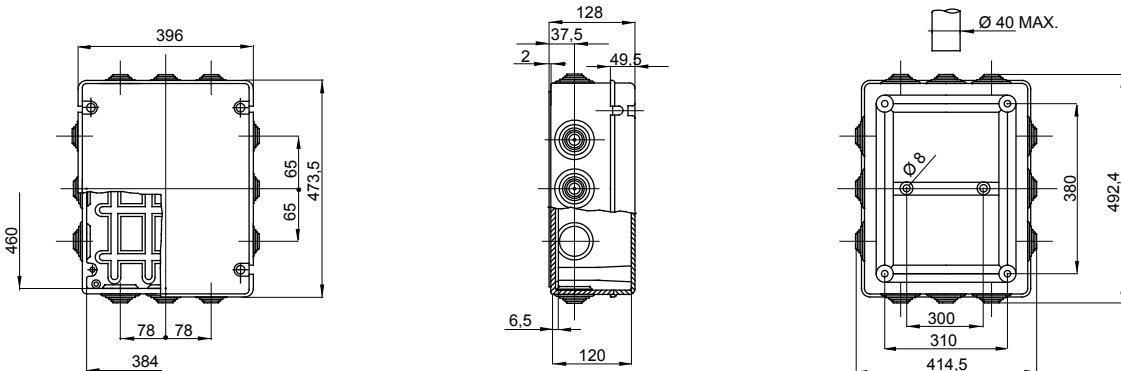

Range 44 CE - Surface-mounting watertight junction boxes in compliance with EN 60670-1 (CEI 23-48) and IEC 60670-22 (CEI 23-94) and made in high-performance technopolymers. The range includes versions with protection degree IP44, IP55, IP56 with smooth walls or with quick entry cable glands and different type of covers: blind / transparent, deep/plain, press-on/screw (in plastic, also 1/4 turn, or in metal). Available in different self-extinguishing materials (up to GWT 960 °C). Suitable for ordinary junctions, for special uses, and for industrial uses.

Insulation class	II (according to IEC 61140 standards)	Colour	Grey RAL 7035
IP degree	IP55	Material	Technopolymer GWPLAST 75
Mechanical resistance	IK08	Internal dim. LxHxD (mm)	460x380x120
Entries No. holes / Ø	14 / 48	Lid screws (no. and type)	6 insul. sealable hinged
Application	Ordinary junctions	Glow Wire Test	650 °C
Lid	Plain screwed	Operating temperature	-25 +60 °C
Type of material	Halogen-free in compliance with EN 60754-2	Electrocod	02210
Thermo-pressure with ball	85 °C	Torque screws tightening	1.8 NM
Walls	With cable glands	Accessories for insulation restoring	GW44621

#### DIMENSIONAL