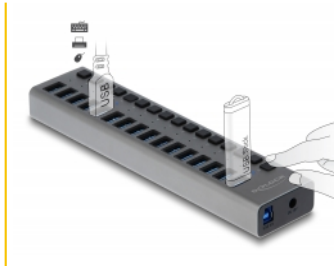

System requirements

- Chrome OS
- Linux Kernel 5.8 or above
- Mac OS 10.15.6 or above
- Windows 8.1/8.1-64/10/10-64/11
- PC or laptop with a free USB Type-A port

Package content

- Hub USB 5 Gbps
- 1 x cable USB 5 Gbps A male to USB 5 Gbps B male, length ca. 1 m
- Power supply
- User manual

Images