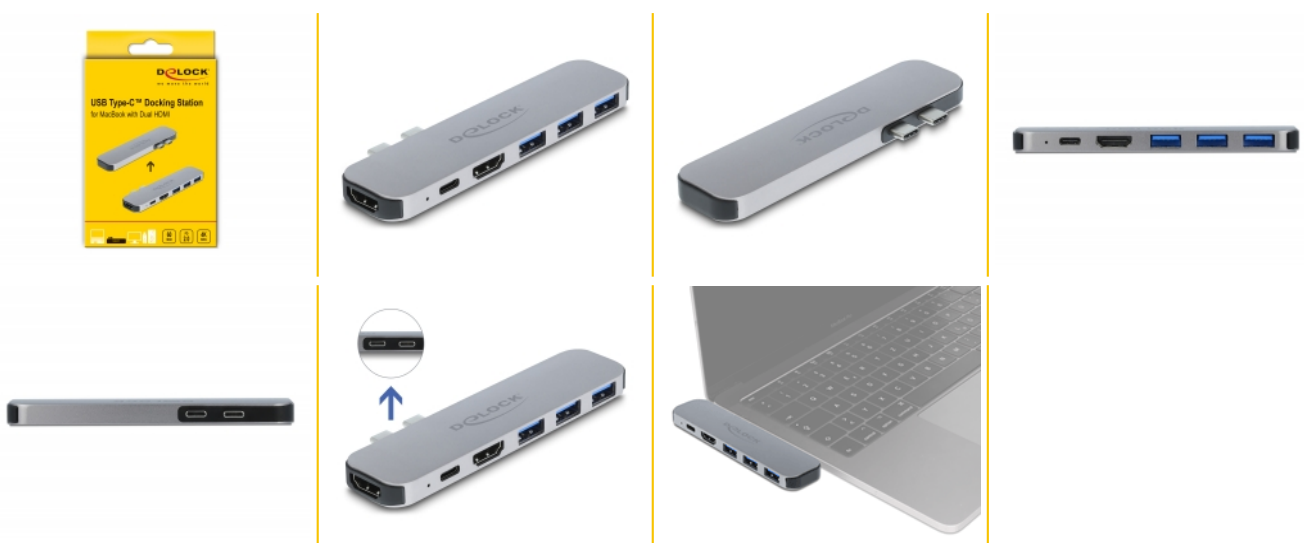

Docking Station for MacBook Dual HDMI 4K / PD / Hub

Description

This docking station by Delock can be connected to a MacBook with two adjacent Thunderbolt™ 3 ports, e.g. the MacBook Pro. **Two monitors** can be operated simultaneously at the HDMI output ports. **Three built-in USB Type-A ports** allows the use of peripherals. With a USB-C™ power supply, laptops such as the MacBook can be charged during operation.

Small sturdy helper

Due to its **small dimensions** and its **sturdy housing**, this Delock docking station is particularly suitable for travelling. It can simply be packed into the bag together with the laptop and used as needed.

Item no. 87753

EAN: 4043619877539

Country of origin: China

Package: Retail Box

Technical details

- Connectors:
2 x USB Type-C™ male
2 x HDMI-A female

- 3 x USB 5 Gbps Type-A female
- 1 x USB Type-C™ female (power supply)
- Resolution:
Single + Dual:
HDMI port 1 up to 3840 x 2160 @ 60 Hz
HDMI port 2 up to 3840 x 2160 @ 30 Hz
(depending on the system and the connected hardware)
- Transmission of audio and video signals
- USB Power Delivery (PD) 3.0
- Input power: 1 x USB Type-C™ female max. 60 W
- Metal housing
- Colour: grey
- Dimensions (LxWxH): ca. 116.0 x 28.0 x 9.5 mm

System requirements

- MacBook Pro with two adjacent Thunderbolt™ 3 ports

Package content

- Docking station
- User manual

Images

Interface

Connector 1:	2 x USB Type-C™ male
Connector 2:	2 x HDMI-A female
Connector 3:	3 x USB 5 Gbps Type-A female
Connector 4:	1 x USB Type-C™ female (power supply)